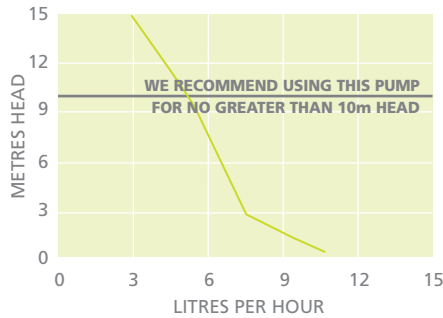

### Performance:

- Water flow rate: 11ltrs/hour at zero head
- Maximum recommended head: 10 metres
- 23dB(A) @ 1 metre

VERTICAL PUMPING HEAD	HORIZONTAL			
	30m	60m	90m	100m Max
3m	7.6	7.6	7.6	Ltr/Hr
2m	8.3	8.3	8.3	Ltr/Hr
1m	8.5	8.5	8.5	Ltr/Hr