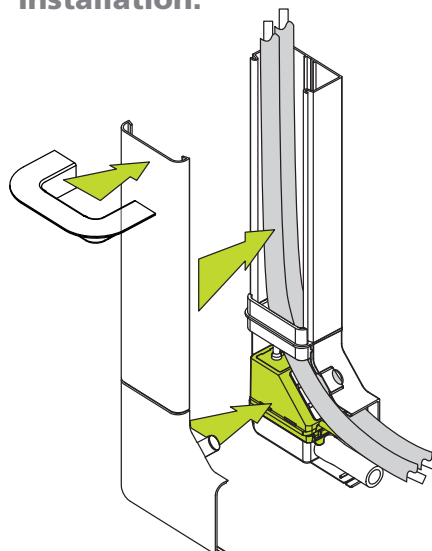

### Performance:

- Water flow rate: 11ltrs/hour at zero head
- Maximum recommended head: 10 metres
- 23dB(A) @ 1 metre

VERTICAL PUMPING HEAD	HORIZONTAL			
	30m	60m	90m	100m Max
3m	7.6	7.6	7.6	Ltr/Hr
2m	8.3	8.3	8.3	Ltr/Hr
1m	8.5	8.5	8.5	Ltr/Hr

### Installation:

The Aspen Mini Lime pump is completely unique, in both design and installation advantages. The pump is clipped directly onto the reservoir so there is minimal suction lift. By connecting the drain hose to the reservoir of the pump unit, condensate water can be pumped away to a suitable drain.

The pump fits securely into a specifically designed elbow that holds it horizontally to ensure reliable operation. The pump and elbow are reversible therefore it can be installed easily on either side of an evaporator unit. The Lime system makes installation easy by providing a pump complete with the conduit trunking, in which the pump and all pipework are hidden. This system allows easy access for maintenance and ensures that the reservoir is level at all times.