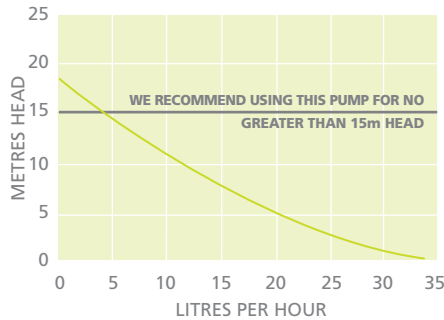

### Performance:

- Water flow rate: 34ltrs/hour at zero head
- Maximum recommended head: 15 metres
- 35dB(A) @ 1 metre

VERTICAL PUMPING HEAD	HORIZONTAL			
	30m	60m	90m	100m Max
3m	20	20	19	Ltr/Hr
2m	22	22	21	Ltr/Hr
1m	24	24	21	Ltr/Hr