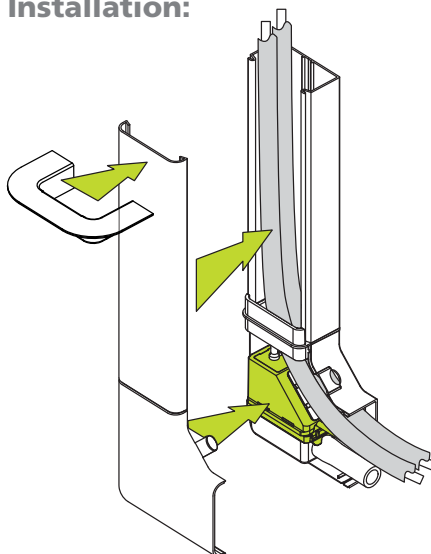

### Performance:

- Water flow rate: 34ltrs/hour at zero head
- Maximum recommended head: 15 metres
- 35dB(A) @ 1 metre

VERTICAL PUMPING HEAD	HORIZONTAL			
	30m	60m	90m	100m Max
3m	20	20	19	Ltr/Hr
2m	22	22	21	Ltr/Hr
1m	24	24	21	Ltr/Hr

### Installation:

The Aspen Maxi Lime pump is completely unique, in both design and installation advantages. The pump is clipped directly onto the reservoir so there is minimal suction lift. By connecting the drain hose to the reservoir of the pump unit, condensate water can be pumped away to a suitable drain.

The pump fits securely into a specifically designed elbow that holds it horizontally to ensure reliable operation. The pump and elbow are reversible therefore it can be installed easily on either side of an evaporator unit. The Lime system makes installation easy by providing a pump complete with the conduit trunking, in which the pump and all pipework are hidden. This system allows easy access for maintenance and ensures that the reservoir is level at all times.